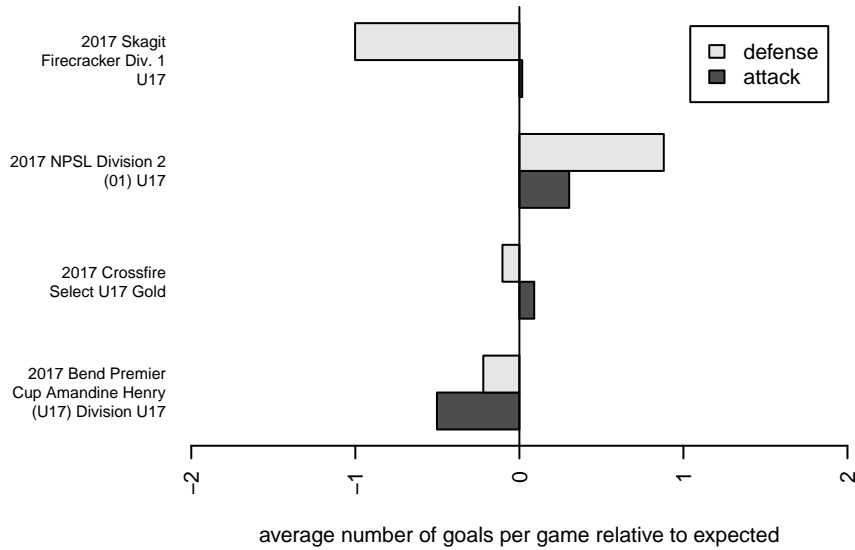

# BIFC Blue G01

Bainbridge Island FC  
 Bainbridge, WA  
 G01 total strength=1459  
 attack=10.01 defense=9.65  
 fall league = NPSL Div 2 (01) U17  
 notes= Boca Jr's

alt names used:  
 BIFC Blue G01  
 BIFC G01 Blue  
 Boca Jr's  
 BIFC G01 Blue  
 Boca Jr's

Venues played:  
 2017 Skagit Firecracker Div. 1 U17  
 2017 Crossfire Select U17 Gold  
 2017 Bend Premier Cup Amandine Henry (U17)  
 2017 NPSL Division 2 (01) U17

**BIFC Blue G01**  
 Dots are actual minus expected GF (blue circles) and GA (red triangles).  
 Blue line is smoothed change in attack strength. Red is smoothed change in defense strength.

**attack and defense variance (black dot)  
relative to other teams  
and top 10 in region**

**attack and defense rating  
relative to others at age  
and all opponents in last 13 months**

**Performance relative to 13 month average**