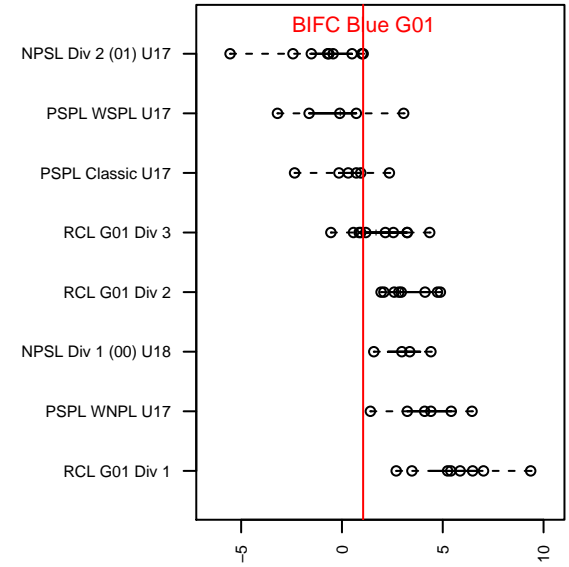

# BIFC Blue G01

Bainbridge Island FC  
 Bainbridge, WA  
 G01 total strength=1459  
 attack=10.01 defense=9.65  
 fall league = NPSL Div 2 (01) U17  
 notes= Boca Jr's

alt names used:  
 BIFC Blue G01  
 BIFC G01 Blue  
 Boca Jr's  
 BIFC G01 Blue  
 Boca Jr's

Venues played:  
 2017 Skagit Firecracker Div. 1 U17  
 2017 Crossfire Select U17 Gold  
 2017 Bend Premier Cup Amandine Henry (U17)  
 2017 NPSL Division 2 (01) U17

**BIFC Blue G01**  
 Dots are actual minus expected GF (blue circles) and GA (red triangles).  
 Blue line is smoothed change in attack strength. Red is smoothed change in defense strength.

**attack and defense variance (black dot)  
relative to other teams  
and top 10 in region**

**attack and defense rating  
relative to others at age  
and all opponents in last 13 months**

**Performance relative to 13 month average**