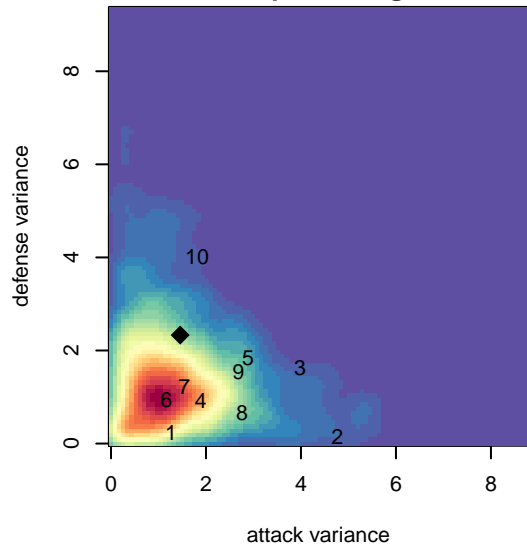

# BIFC Blue G01

Bainbridge Island FC  
 Bainbridge, WA  
 G01 total strength=1459  
 attack=10.01 defense=9.65  
 fall league = NPSL Div 2 (01) U17  
 notes= Boca Jr's

alt names used:  
 BIFC Blue G01  
 BIFC G01 Blue  
 Boca Jr's  
 BIFC G01 Blue  
 Boca Jr's

Venues played:  
 2017 Skagit Firecracker Div. 1 U17  
 2017 Crossfire Select U17 Gold  
 2017 Bend Premier Cup Amandine Henry (U17)  
 2017 NPSL Division 2 (01) U17

**BIFC Blue G01**  
 Dots are actual minus expected GF (blue circles) and GA (red triangles).  
 Blue line is smoothed change in attack strength. Red is smoothed change in defense strength.

**attack and defense variance (black dot)  
relative to other teams  
and top 10 in region**

**attack and defense rating  
relative to others at age  
and all opponents in last 13 months**

**Performance relative to 13 month average**