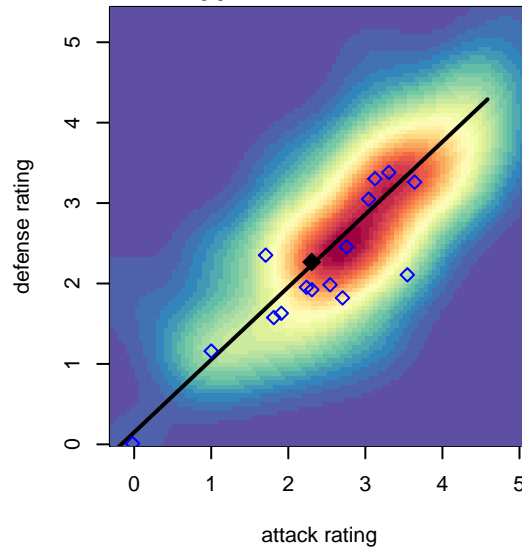

# BIFC Blue G01

Bainbridge Island FC  
 Bainbridge, WA  
 G01 total strength=1459  
 attack=10.01 defense=9.65  
 fall league = NPSL Div 2 (01) U17  
 notes= Boca Jr's

alt names used:  
 BIFC Blue G01  
 BIFC G01 Blue  
 Boca Jr's  
 BIFC G01 Blue  
 Boca Jr's

Venues played:  
 2017 Skagit Firecracker Div. 1 U17  
 2017 Crossfire Select U17 Gold  
 2017 Bend Premier Cup Amandine Henry (U17)  
 2017 NPSL Division 2 (01) U17

**BIFC Blue G01**  
 Dots are actual minus expected GF (blue circles) and GA (red triangles).  
 Blue line is smoothed change in attack strength. Red is smoothed change in defense strength.

**attack and defense variance (black dot)  
relative to other teams  
and top 10 in region**

**attack and defense rating  
relative to others at age  
and all opponents in last 13 months**

**Performance relative to 13 month average**